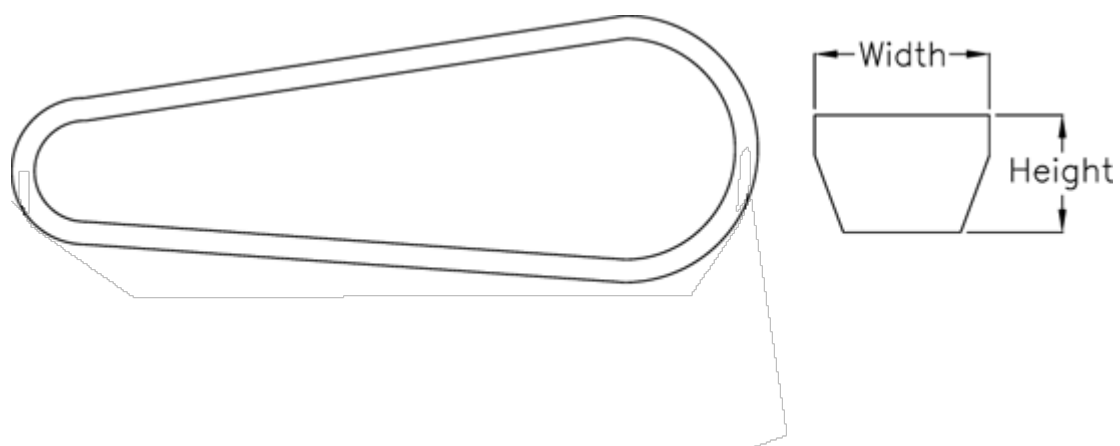

Data Sheet

Article number: 601962561582
Description: Gates V-belt SPA 1582 Ld 1582
DELTA NARROW

Measures

Datum length	= 1582
Height	= 10
Width	= 13